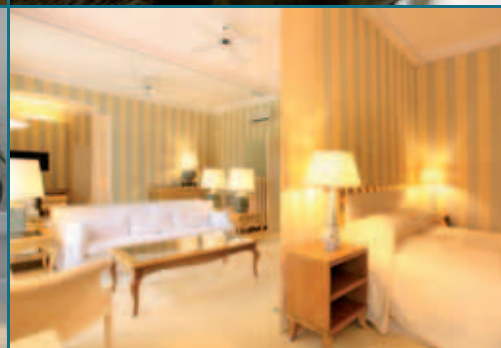

#5 Tender City

LE AREE QUADRATE, DALLE GEOMETRIE UN PO' RIGIDE MA RIVISTE CON COLORI CALDI, PRESI DALLE STRADE E DAI PARCHI, CREANO UN NUOVO MODO DI LEGGERE L'AMBIENTE URBANO.

The square areas, characterized by rigid forms, are reviewed with warm colors, taken from the streets and parks. They create a new way to read the urban environment.